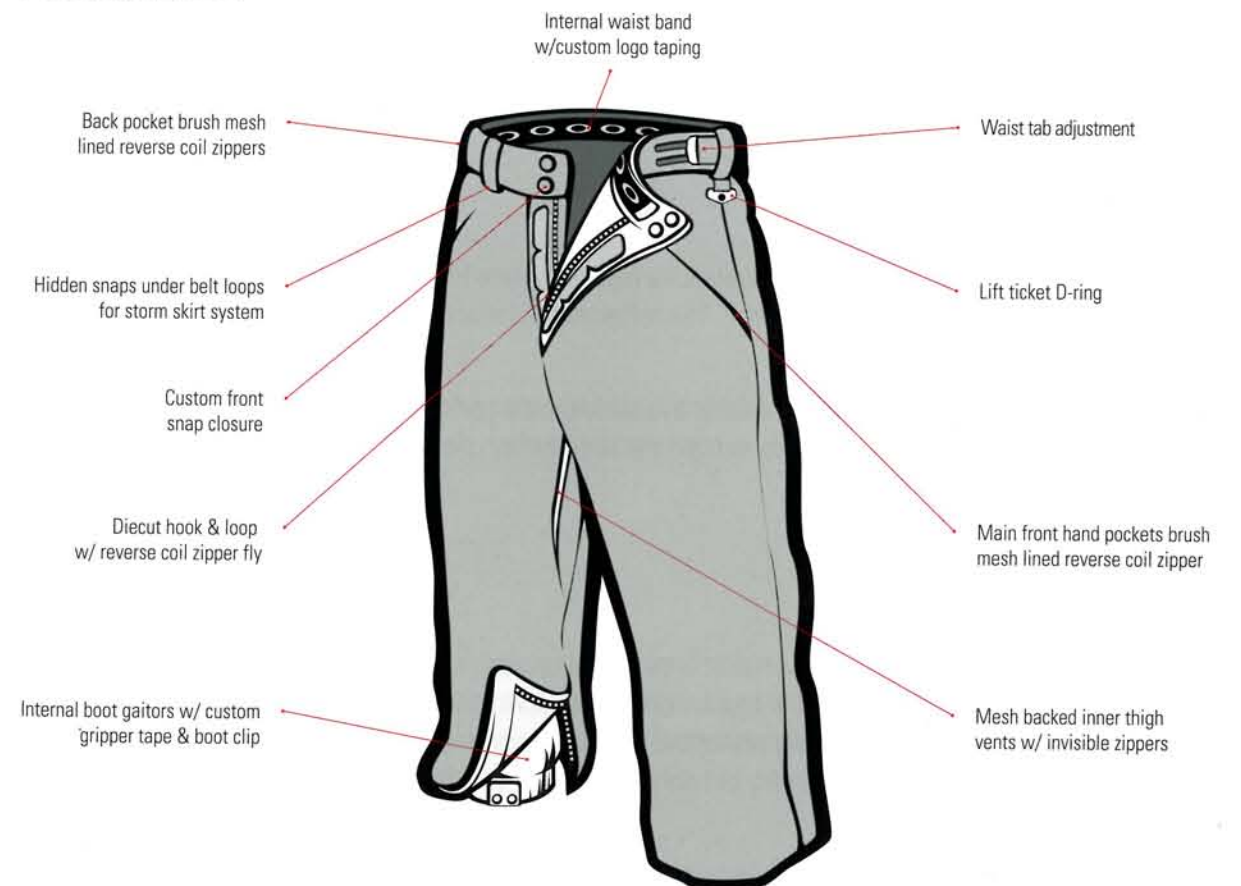

MEN'S WEBBED BELTS			
	S/M	-	L/XL
US/UK	38 MAX	-	40 MAX
INT'L	51 MAX	-	54 MAX

MEN'S BUCKLE BELTS				
	S	M	L	XL
US/UK	28 - 32	32 - 36	34 - 38	38 - 42
INT'L	32 - 40	40 - 48	44 - 51	51 - 57
INT'L	71 - 81 CM	81 - 91 CM	91 - 97 CM	97 - 107 CM

ACCESSORIES (CONT.)

MEN'S GOLF GLOVES						
S	M	CADET M	M/L	CADET M/L	L	CADET L
7	8	-	-	-	9	10

MEN'S SNOW GLOVES					
XS	S	M	L	XL	XXL
6	7	8	9	10	11

JACKET TECHNOLOGY

PANT TECHNOLOGY

WOMEN'S SIZING CHARTS

APPAREL